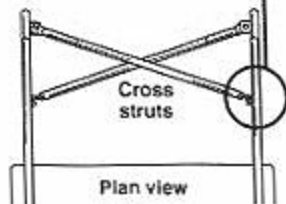

Your choice of
top mount or
transom mount

Remove one quick
release pin on each
davit and fold up in
SECONDS!

Optional basemount

Base allows adjustment
for any transom angle

Quick release
pin

System Includes: