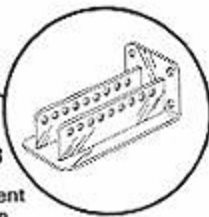

Your choice of
top mount or
transom mount

Remove one quick
release pin on each
davit and fold up in
SECONDS!

Optional basemount

Base allows adjustment
for any transom angle

Quick release
pin

System Includes: