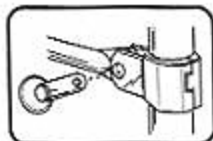

Your choice of
top mount or
transom mount

Remove one quick
release pin on each
davit and fold up in
SECONDS!

Optional basemount

Base allows adjustment
for any transom angle

Quick release
pin

System Includes: