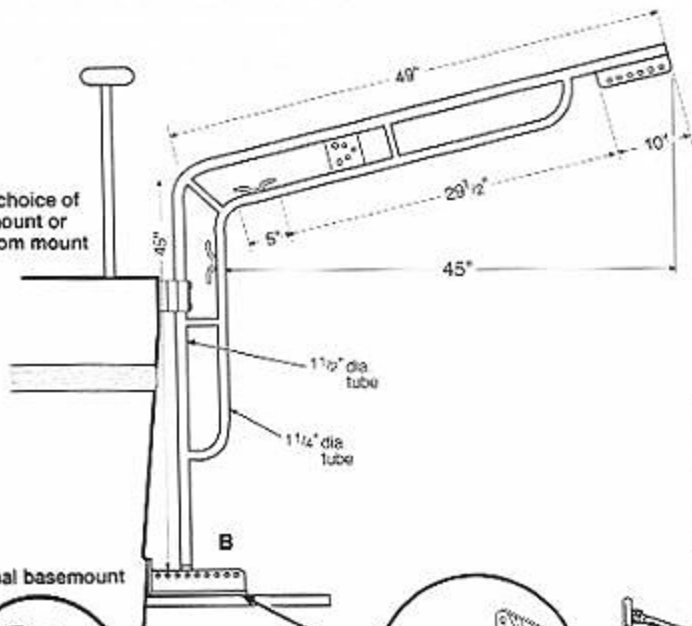

Your choice of
top mount or
transom mount

Remove one quick
release pin on each
davit and fold up in
SECONDS!

Optional basemount

Base allows adjustment
for any transom angle

Quick release
pin

System Includes: